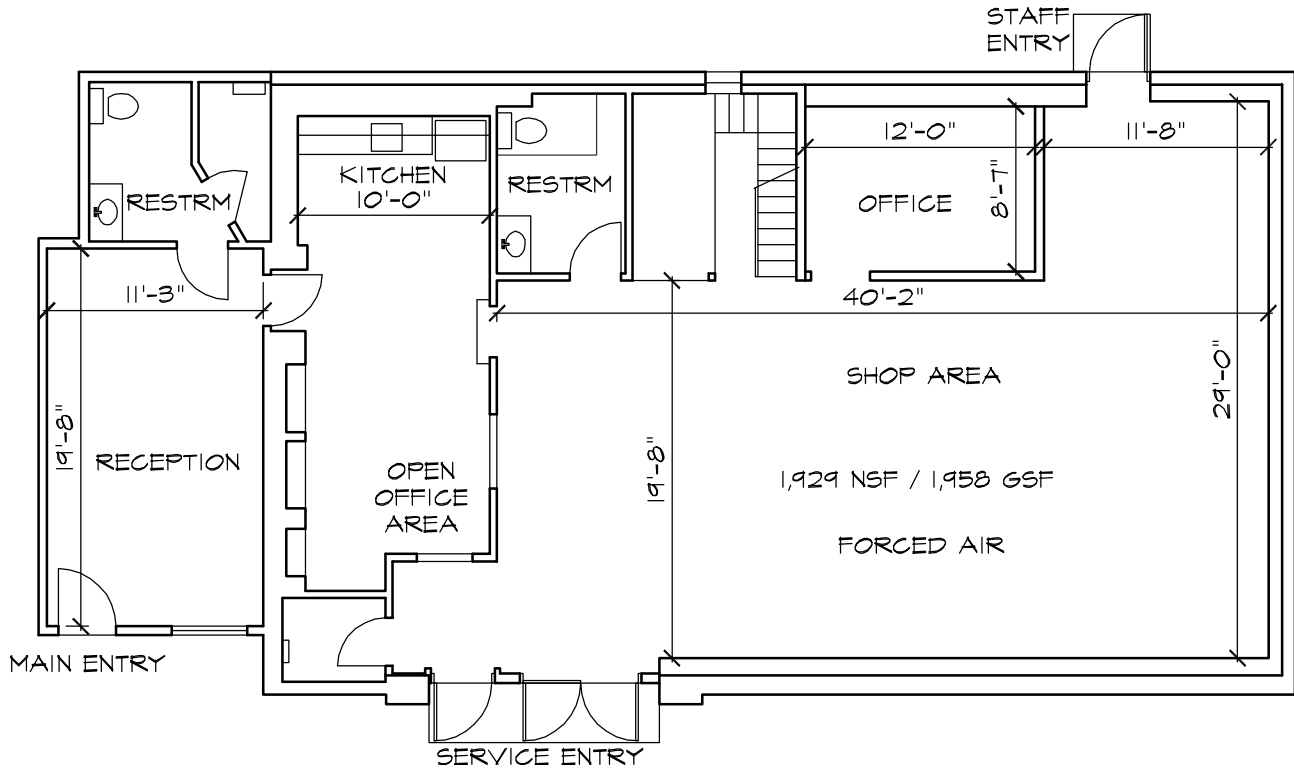

Key Map

For Leasing Information:
westhuronproperties.com
 or call 734.622.8020.

Floor Plan

1" = 10'-0"

404 W. Huron, Ann Arbor, MI