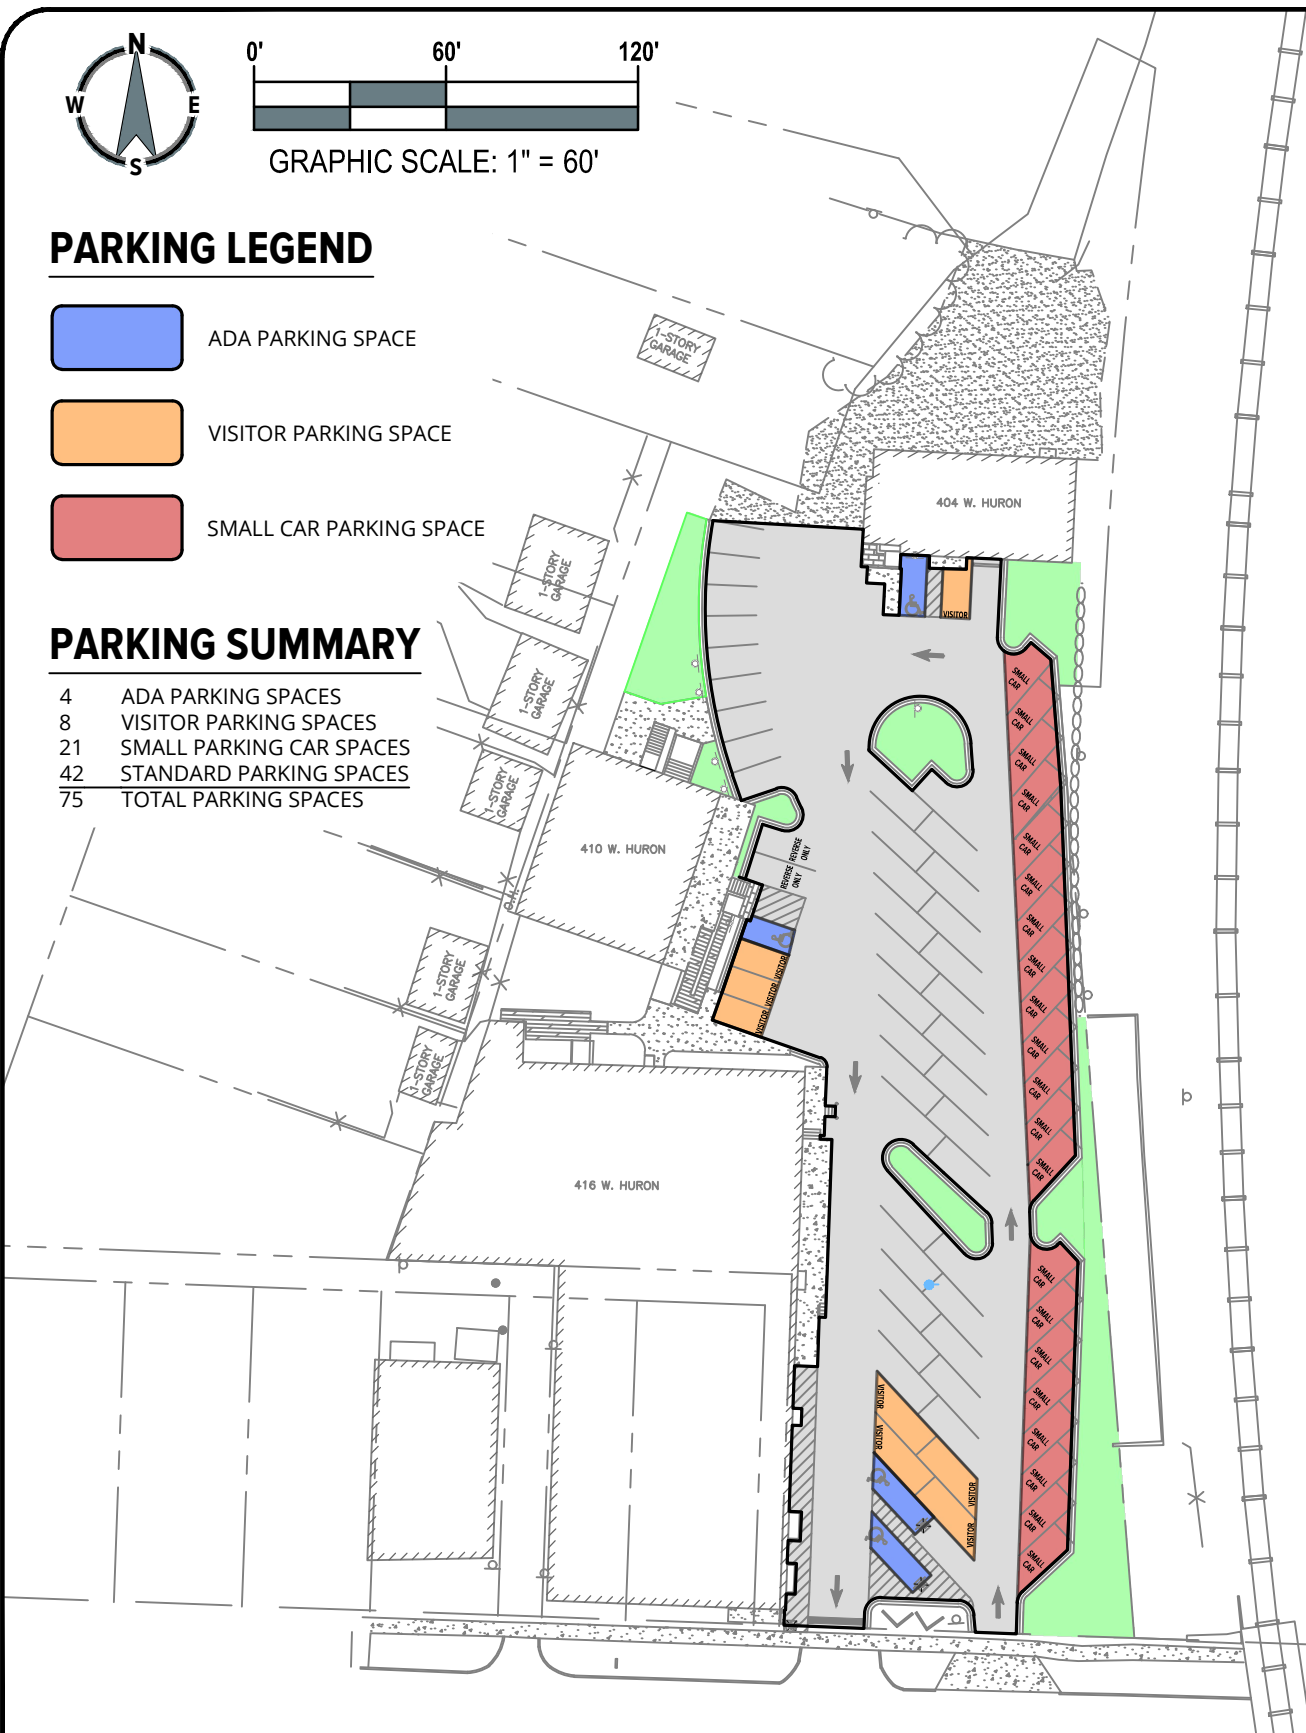

0' 60' 120'

GRAPHIC SCALE: 1" = 60'

PARKING LEGEND

ADA PARKING SPACE

VISITOR PARKING SPACE

SMALL CAR PARKING SPACE

PARKING SUMMARY

- 4 ADA PARKING SPACES
- 8 VISITOR PARKING SPACES
- 21 SMALL PARKING CAR SPACES
- 42 STANDARD PARKING SPACES
- 75 TOTAL PARKING SPACES

No.	Revision Date	Date	05/14/2021
		Drawn By	HJC
		Designed By	HJC
		Scale	1" = 60'
		Project	081266.00

WEST HURON PROPERTIES PARKING LAYOUT PLAN

Figure No. 1